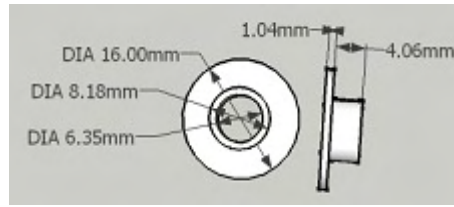

*MB1 came when MB0 was ordered. One fiche showed MB1, another MB0

90142-MB0-000 button head flange /w shoulder, .89mm thread, phillips

93903-25380 round head self tapping screw, phillips

94109-14000 aluminum, flat washer

90463-ML7-000 copper, flat washer

90471-580-000 aluminum flat washer

90755-693-620 thin flat washer

90522-MF5-000 collar

*ordered part # above, received **90522-170-700**. New part is on left in both photos below, slight difference to old part on right in both photos

*new part is .1mm higher in collar, .05mm higher overall, .17mm skinnier overall, .11mm skinner in collar outside width, .2mm skinner in collar inside width, and new part has a wider mouth on bottom part of collar. Differences are negligible and both parts seem to fit with the same amount of play.