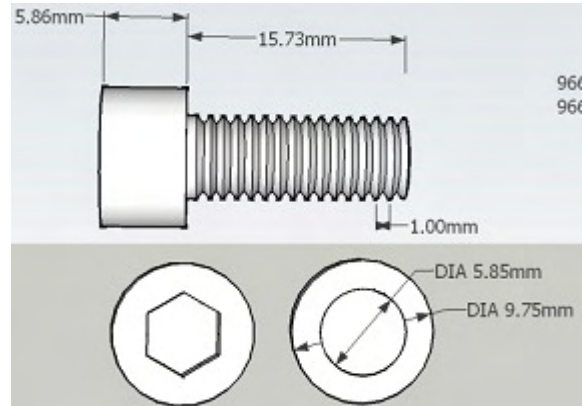

96600-06016-00, 96600-06016-08 socket bolt, 5mm allen, 1mm thread

Generic Crown Bolt #82648 M6-1.0x16 mm

96600-06012-07 socket bolt, 5mm allen, 1mm thread

Generic Crown Bolt #82638 M6-1.0x12 mm on left

*Crown Bolt brand found at home depot. These bolts are standard sizes in hardware stores

90113-MM5-000 pan head screw /w shoulder, 5mm allen, 1mm thread

90106-MM4-000 pan head screw /w shoulder, 5mm allen, 1mm thread

90106-KY2-701 pan head screw /w shoulder, 5mm allen, 1mm thread

90105-MB1-000, 90105-MB0-000 button head flange /w shoulder, .89mm thread, phillips

*MB1 came when MB0 was ordered. One fiche showed MB1, another MB0

90142-MB0-000 button head flange /w shoulder, .89mm thread, phillips

93903-25380 round head self tapping screw, phillips

94109-14000 aluminum, flat washer

*new part is .1mm higher in collar, .05mm higher overall, .17mm skinnier overall, .11mm skinner in collar outside width, .2mm skinner in collar inside width, and new part has a wider mouth on bottom part of collar. Differences are negligible and both parts seem to fit with the same amount of play.