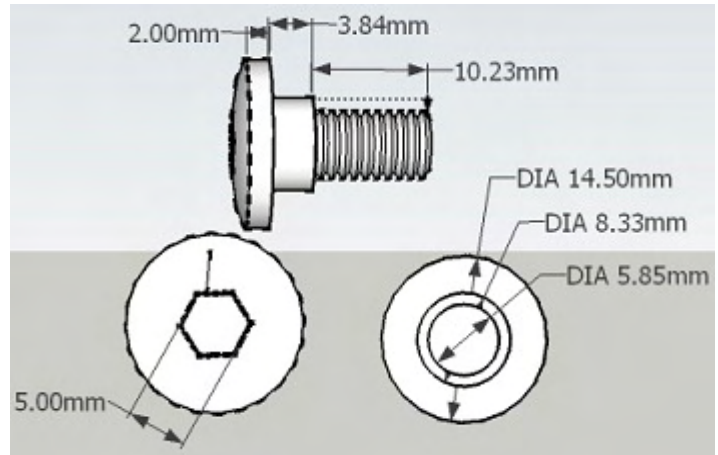

96600-06016-00, 96600-06016-08 socket bolt, 5mm allen, 1mm thread

Generic Crown Bolt #82648 M6-1.0x16 mm

96600-06012-07 socket bolt, 5mm allen, 1mm thread

Generic Crown Bolt #82638 M6-1.0x12 mm on left

*Crown Bolt brand found at home depot. These bolts are standard sizes in hardware stores

90113-MM5-000 pan head screw /w shoulder, 5mm allen, 1mm thread

90106-MM4-000 pan head screw /w shoulder, 5mm allen, 1mm thread

90106-KY2-701 pan head screw /w shoulder, 5mm allen, 1mm thread

90105-MB1-000, 90105-MB0-000 button head flange /w shoulder, .89mm thread, phillips

*MB1 came when MB0 was ordered. One fiche showed MB1, another MB0

90142-MB0-000 button head flange /w shoulder, .89mm thread, phillips

93903-25380 round head self tapping screw, phillips

94109-14000 aluminum, flat washer

*new part is .1mm higher in collar, .05mm higher overall, .17mm skinnier overall, .11mm skinner in collar outside width, .2mm skinner in collar inside width, and new part has a wider mouth on bottom part of collar. Differences are negligible and both parts seem to fit with the same amount of play.