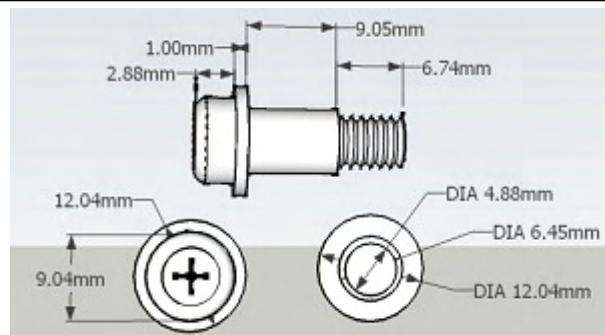

96600-06016-00, 96600-06016-08 socket bolt, 5mm allen, 1mm thread

Generic Crown Bolt #82648 M6-1.0x16 mm

96600-06012-07 socket bolt, 5mm allen, 1mm thread

Generic Crown Bolt #82638 M6-1.0x12 mm on left

*Crown Bolt brand found at home depot. These bolts are standard sizes in hardware stores

90113-MM5-000 pan head screw /w shoulder, 5mm allen, 1mm thread

90106-MM4-000 pan head screw /w shoulder, 5mm allen, 1mm thread

90106-KY2-701 pan head screw /w shoulder, 5mm allen, 1mm thread

90105-MB1-000, 90105-MB0-000 button head flange /w shoulder, .89mm thread, phillips

*MB1 came when MB0 was ordered. One fiche showed MB1, another MB0

90142-MB0-000 button head flange /w shoulder, .89mm thread, phillips

93903-25380 round head self tapping screw, phillips

94109-14000 aluminum, flat washer

*new part is .1mm higher in collar, .05mm higher overall, .17mm skinnier overall, .11mm skinner in collar outside width, .2mm skinner in collar inside width, and new part has a wider mouth on bottom part of collar. Differences are negligible and both parts seem to fit with the same amount of play.