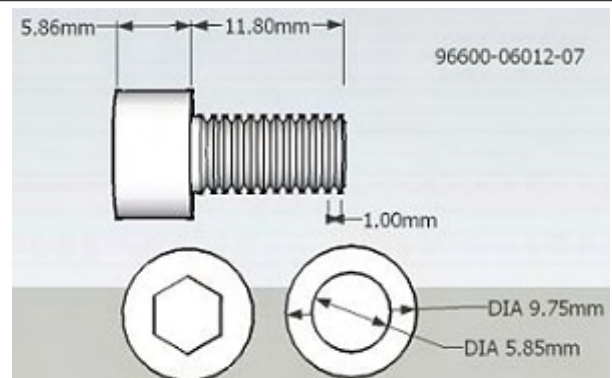

96600-06016-00, 96600-06016-08 socket bolt, 5mm allen, 1mm thread

Generic Crown Bolt #82648 M6-1.0x16 mm

96600-06012-07 socket bolt, 5mm allen, 1mm thread

Generic Crown Bolt #82638 M6-1.0x12 mm on left

*Crown Bolt brand found at home depot. These bolts are standard sizes in hardware stores

90113-MM5-000 pan head screw /w shoulder, 5mm allen, 1mm thread

90106-MM4-000 pan head screw /w shoulder, 5mm allen, 1mm thread

90106-KY2-701 pan head screw /w shoulder, 5mm allen, 1mm thread

90105-MB1-000, 90105-MB0-000 button head flange /w shoulder, .89mm thread, phillips

*MB1 came when MB0 was ordered. One fiche showed MB1, another MB0

90142-MB0-000 button head flange /w shoulder, .89mm thread, phillips

93903-25380 round head self tapping screw, phillips

94109-14000 aluminum, flat washer

*new part is .1mm higher in collar, .05mm higher overall, .17mm skinnier overall, .11mm skinner in collar outside width, .2mm skinner in collar inside width, and new part has a wider mouth on bottom part of collar. Differences are negligible and both parts seem to fit with the same amount of play.