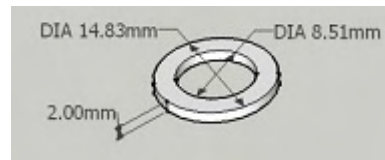

90755-693-620 thin flat washer