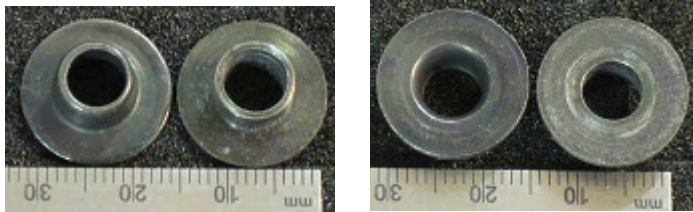

90113-MM5-000 pan head screw /w shoulder, 5mm allen, 1mm thread

90106-MM4-000 pan head screw /w shoulder, 5mm allen, 1mm thread

90106-KY2-701 pan head screw /w shoulder, 5mm allen, 1mm thread

90105-MB1-000, 90105-MB0-000 button head flange /w shoulder, .89mm thread, phillips

*MB1 came when MB0 was ordered. One fiche showed MB1, another MB0

90142-MB0-000 button head flange /w shoulder, .89mm thread, phillips

93903-25380 round head self tapping screw, phillips

94109-14000 aluminum, flat washer

90463-ML7-000 copper, flat washer

90471-580-000 aluminum flat washer

90755-693-620 thin flat washer

90522-MF5-000 collar

*ordered part # above, received **90522-170-700**. New part is on left in both photos below, slight difference to old part on right in both photos

*new part is .1mm higher in collar, .05mm higher overall, .17mm skinnier overall, .11mm skinner in collar outside width, .2mm skinner in collar inside width, and new part has a wider mouth on bottom part of collar. Differences are negligible and both parts seem to fit with the same amount of play.