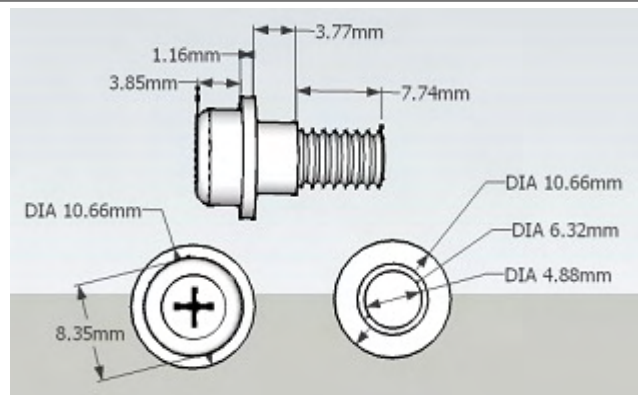

96600-06016-00, 96600-06016-08 socket bolt, 5mm allen, 1mm thread

Generic Crown Bolt #82648 M6-1.0x16 mm

96600-06012-07 socket bolt, 5mm allen, 1mm thread

Generic Crown Bolt #82638 M6-1.0x12 mm on left

*Crown Bolt brand found at home depot. These bolts are standard sizes in hardware stores

90113-MM5-000 pan head screw /w shoulder, 5mm allen, 1mm thread

90106-MM4-000 pan head screw /w shoulder, 5mm allen, 1mm thread

90106-KY2-701 pan head screw /w shoulder, 5mm allen, 1mm thread

90105-MB1-000, 90105-MB0-000 button head flange /w shoulder, .89mm thread, phillips

*MB1 came when MB0 was ordered. One fiche showed MB1, another MB0

90142-MB0-000 button head flange /w shoulder, .89mm thread, phillips

93903-25380 round head self tapping screw, phillips

94109-14000 aluminum, flat washer

*new part is .1mm higher in collar, .05mm higher overall, .17mm skinnier overall, .11mm skinner in collar outside width, .2mm skinner in collar inside width, and new part has a wider mouth on bottom part of collar. Differences are negligible and both parts seem to fit with the same amount of play.