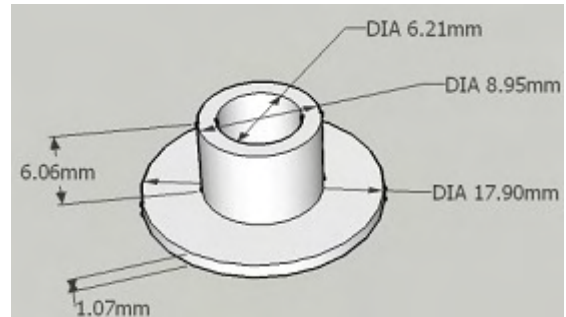

80109-KG7-000 collar