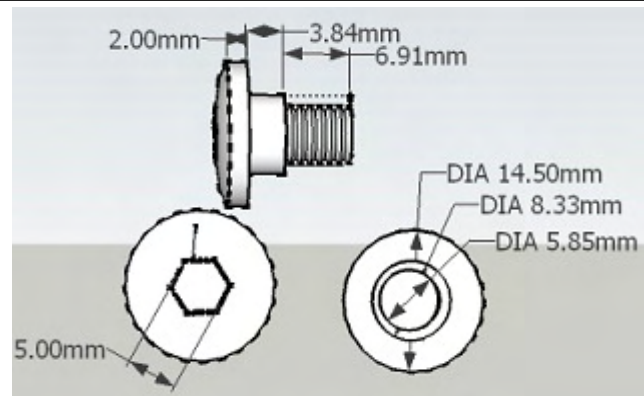

96600-06016-00, 96600-06016-08 socket bolt, 5mm allen, 1mm thread

Generic Crown Bolt #82648 M6-1.0x16 mm

96600-06012-07 socket bolt, 5mm allen, 1mm thread

Generic Crown Bolt #82638 M6-1.0x12 mm on left

*Crown Bolt brand found at home depot. These bolts are standard sizes in hardware stores

90113-MM5-000 pan head screw /w shoulder, 5mm allen, 1mm thread

90106-MM4-000 pan head screw /w shoulder, 5mm allen, 1mm thread

90106-KY2-701 pan head screw /w shoulder, 5mm allen, 1mm thread

90105-MB1-000, 90105-MB0-000 button head flange /w shoulder, .89mm thread, phillips

*MB1 came when MB0 was ordered. One fiche showed MB1, another MB0

90142-MB0-000 button head flange /w shoulder, .89mm thread, phillips

93903-25380 round head self tapping screw, phillips

94109-14000 aluminum, flat washer

*new part is .1mm higher in collar, .05mm higher overall, .17mm skinnier overall, .11mm skinner in collar outside width, .2mm skinner in collar inside width, and new part has a wider mouth on bottom part of collar. Differences are negligible and both parts seem to fit with the same amount of play.