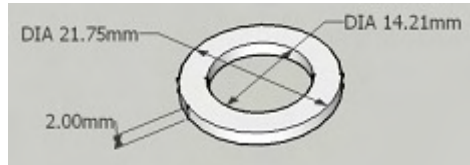

96600-06016-00, 96600-06016-08 socket bolt, 5mm allen, 1mm thread

Generic Crown Bolt #82648 M6-1.0x16 mm

96600-06012-07 socket bolt, 5mm allen, 1mm thread

Generic Crown Bolt #82638 M6-1.0x12 mm on left

*Crown Bolt brand found at home depot. These bolts are standard sizes in hardware stores

90113-MM5-000 pan head screw /w shoulder, 5mm allen, 1mm thread

90106-MM4-000 pan head screw /w shoulder, 5mm allen, 1mm thread

90106-KY2-701 pan head screw /w shoulder, 5mm allen, 1mm thread

90105-MB1-000, 90105-MB0-000 button head flange /w shoulder, .89mm thread, phillips

*MB1 came when MB0 was ordered. One fiche showed MB1, another MB0

90142-MB0-000 button head flange /w shoulder, .89mm thread, phillips

93903-25380 round head self tapping screw, phillips

94109-14000 aluminum, flat washer

*new part is .1mm higher in collar, .05mm higher overall, .17mm skinnier overall, .11mm skinner in collar outside width, .2mm skinner in collar inside width, and new part has a wider mouth on bottom part of collar. Differences are negligible and both parts seem to fit with the same amount of play.