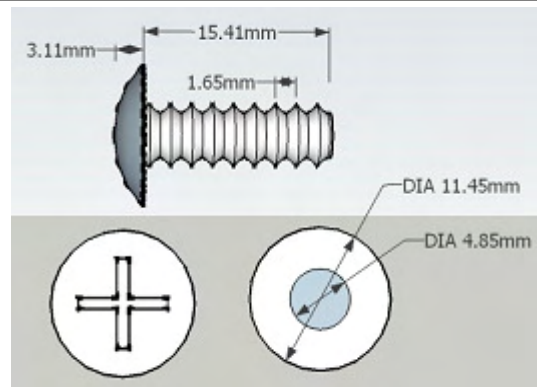

96600-06016-00, 96600-06016-08 socket bolt, 5mm allen, 1mm thread

Generic Crown Bolt #82648 M6-1.0x16 mm

96600-06012-07 socket bolt, 5mm allen, 1mm thread

Generic Crown Bolt #82638 M6-1.0x12 mm on left

*Crown Bolt brand found at home depot. These bolts are standard sizes in hardware stores

90113-MM5-000 pan head screw /w shoulder, 5mm allen, 1mm thread

90106-MM4-000 pan head screw /w shoulder, 5mm allen, 1mm thread

90106-KY2-701 pan head screw /w shoulder, 5mm allen, 1mm thread

90105-MB1-000, 90105-MB0-000 button head flange /w shoulder, .89mm thread, phillips

*MB1 came when MB0 was ordered. One fiche showed MB1, another MB0

90142-MB0-000 button head flange /w shoulder, .89mm thread, phillips

93903-25380 round head self tapping screw, phillips

94109-14000 aluminum, flat washer

*new part is .1mm higher in collar, .05mm higher overall, .17mm skinnier overall, .11mm skinner in collar outside width, .2mm skinner in collar inside width, and new part has a wider mouth on bottom part of collar. Differences are negligible and both parts seem to fit with the same amount of play.