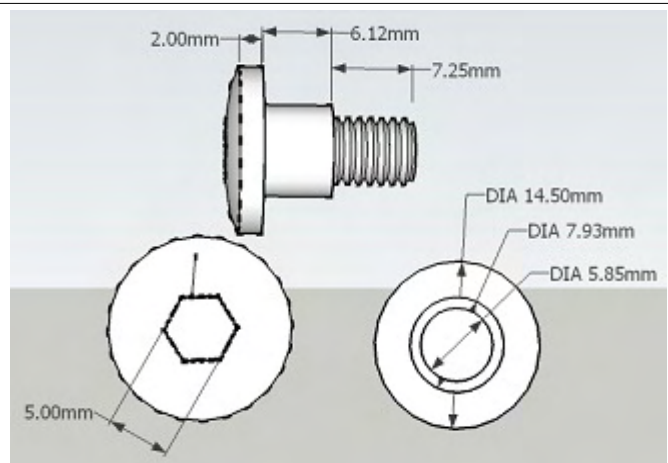

96600-06016-00, 96600-06016-08 socket bolt, 5mm allen, 1mm thread

Generic Crown Bolt #82648 M6-1.0x16 mm

96600-06012-07 socket bolt, 5mm allen, 1mm thread

Generic Crown Bolt #82638 M6-1.0x12 mm on left

*Crown Bolt brand found at home depot. These bolts are standard sizes in hardware stores

90113-MM5-000 pan head screw /w shoulder, 5mm allen, 1mm thread

90106-MM4-000 pan head screw /w shoulder, 5mm allen, 1mm thread

90106-KY2-701 pan head screw /w shoulder, 5mm allen, 1mm thread

90105-MB1-000, 90105-MB0-000 button head flange /w shoulder, .89mm thread, phillips

*MB1 came when MB0 was ordered. One fiche showed MB1, another MB0

90142-MB0-000 button head flange /w shoulder, .89mm thread, phillips

93903-25380 round head self tapping screw, phillips

94109-14000 aluminum, flat washer

*new part is .1mm higher in collar, .05mm higher overall, .17mm skinnier overall, .11mm skinner in collar outside width, .2mm skinner in collar inside width, and new part has a wider mouth on bottom part of collar. Differences are negligible and both parts seem to fit with the same amount of play.