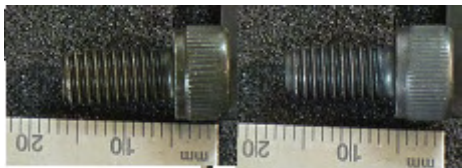

96600-06016-00, 96600-06016-08 socket bolt, 5mm allen, 1mm thread

Generic Crown Bolt #82648 M6-1.0x16 mm

96600-06012-07 socket bolt, 5mm allen, 1mm thread

Generic Crown Bolt #82638 M6-1.0x12 mm on left

*Crown Bolt brand found at home depot. These bolts are standard sizes in hardware stores

90113-MM5-000 pan head screw /w shoulder, 5mm allen, 1mm thread

90106-MM4-000 pan head screw /w shoulder, 5mm allen, 1mm thread

90106-KY2-701 pan head screw /w shoulder, 5mm allen, 1mm thread

90105-MB1-000, 90105-MB0-000 button head flange /w shoulder, .89mm thread, phillips

*MB1 came when MB0 was ordered. One fiche showed MB1, another MB0

90142-MB0-000 button head flange /w shoulder, .89mm thread, phillips

93903-25380 round head self tapping screw, phillips

94109-14000 aluminum, flat washer

*new part is .1mm higher in collar, .05mm higher overall, .17mm skinnier overall, .11mm skinner in collar outside width, .2mm skinner in collar inside width, and new part has a wider mouth on bottom part of collar. Differences are negligible and both parts seem to fit with the same amount of play.